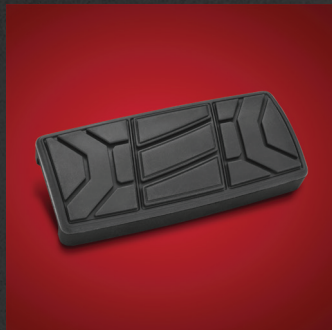

FIT & COMFORT

PASSENGER ARMRESTS (BLACK)
Satin Black - Pivots - Hand sewn in Rice Lake WI
Fits: RT LTD 2020+, F3 LTD 2016+ (41-209)

PASSENGER ARMRESTS (CHROME)
Chrome - Pivots - Hand sewn in Rice Lake WI
Fits: RT 2011-2019, RT-S 2010-2017 (41-159)

HANDLEBAR RISERS
Raises handlebars up to 1-3/4"
Fits: RT/LTD 2020+, F3/S 2015+, F3 T/LTD 2016+ (41-204)

ADJUSTABLE HIGHWAY REST
15+ positions, 4" x 2" pad, black finish
Fits: RT/LTD 2020+ (41-183)

LARGE BRAKE PEDAL
4-1/2" x 2" pad, uses OEM screws
Fits: RT 2010-2019, RT-S 2010-2017, F3/S 2015+, F3 LTD/T 2016+ (41-179)

LARGE BRAKE PEDAL RT 2020+
4-3/8" x 3" pad, uses OEM screws
Fits: RT/LTD 2020+ (41-205)

LIGHTING & MORE

SLAYER FRONT FENDER LED
Sequential function turn signals.
Fits: All RT 2019+, All F3 2019+ (41-187A) Amber Lens (41-187ABK) Dark Smoked Lens

REAR FRONT FENDER MARKER LED
Run/turn, red 24 SMD LED's
Fits: RT/LTD 2019+, F3/T/S/LTD 2019+ (41-202)

AMBER LED MIRROR MARKER RT
Run/turn, 30 amber LED's
Fits: RT/LTD 2020+, F3/T/S/LTD 2019+ (41-206A)

LED TRUNK LIGHT
Red running & brake w/ amber turn signals
Fits: RT 2010-2019, RT-S 2010-2017 (41-172)