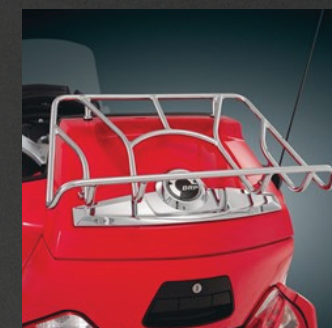

TOUR TRUNK RACK
Aesthetically contoured, 22-1/2" x 13-1/2"
Fits: RT 2011-2019 (41-155) Chrome (41-155BK) Black